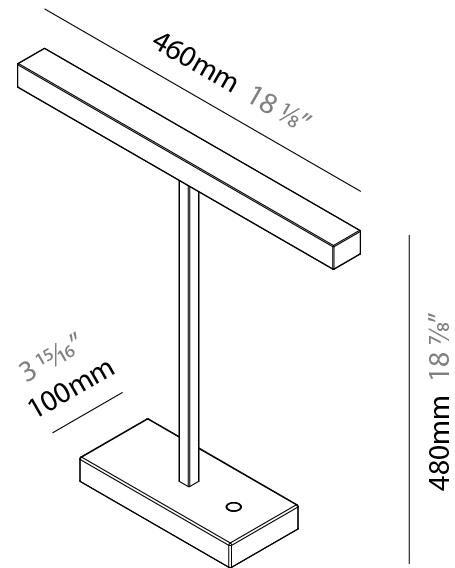

PROJECT	
TYPE	
SPECIFIER	
QUANTITY	
DATE	

ELLE PORTABLE

D204002-

base number Finish
Options

1. To build a product code in our configurator select the specify button on the base model # product page
2. To build a manual product code on this datasheet choose from the options listed below in blue font and add the suffix to the base model #

GENERAL

Series: Elle
Brand: Zaneen
Division: Design
Mounting Type: Portable
Mounting Location: Table
Subcategory: Task

PHYSICAL

Shape: Square
Length (mm): 460
Length (in): 18 ¹/₈
Width (mm): 100
Width (in): 3 ¹⁵/₁₆
Height (mm): 480
Height (in): 18 ⁷/₈
Light Distribution: Direct
Diffuser: Acrylic Bi-Satin
Fixture Finish: MBK / MWH / MCB
Fixture Material: Aluminum

ELECTRICAL

Lamp Type: LED
Input Wattage (W): 6
Dimming: Touch Dimming
Driver Included: Yes
Driver Location: Inline Transformer Plug
Driver Class: Class 2
Input Voltage (V): 120 - 277
Output Voltage (V): 24

LED

Color Temperature (°K): 3000
CRI: >90 CRI
Lamp Life (hrs): 50000

OPTICAL

RATINGS AND CERTIFICATIONS

Certified By: Certified for North American Standards
IP rating: IP20